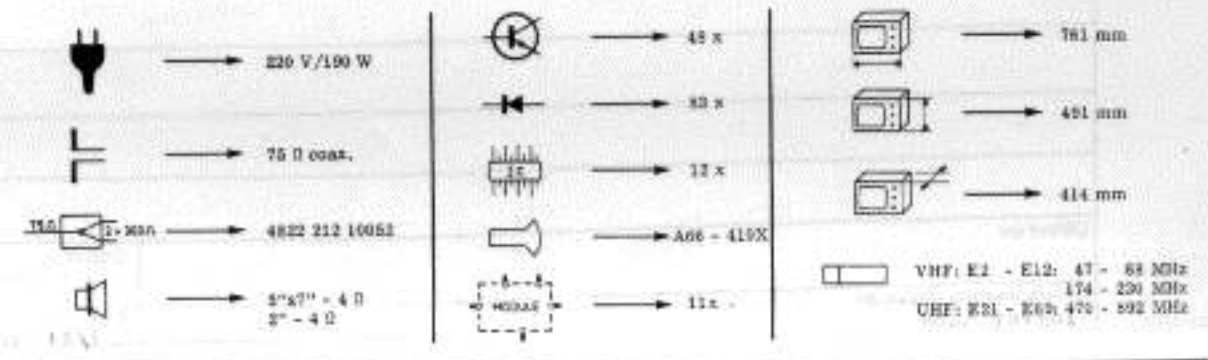

Service Manual

CHASSIS K9 + touch control

Documentation Technique Service Dokumentation Documentazione di Servizio Huolto-Ohje Manual de Servicio Manual de Servicio

C840318

Subject to modification
4922 721 11038
Printed in The Netherlands