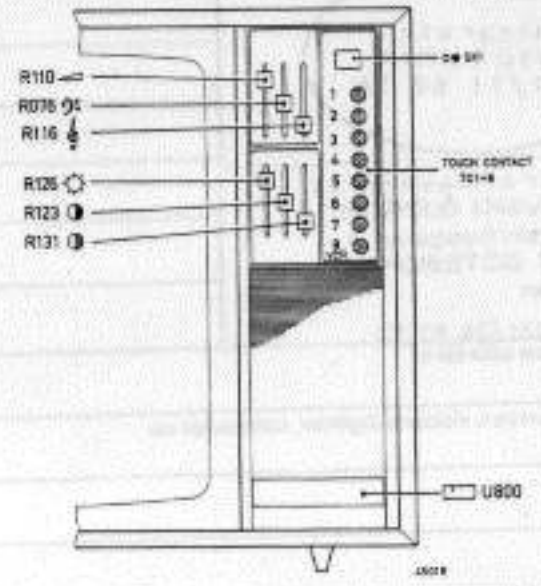

Service Manual

CHASSIS K9 + touch control

Documentation Technique Service Dokumentation Documentazione di Servizio Huolto-Ohje Manual de Servicio Manual de Servicio

C840318

Subject to modification
4922 721 11038
Printed in The Netherlands